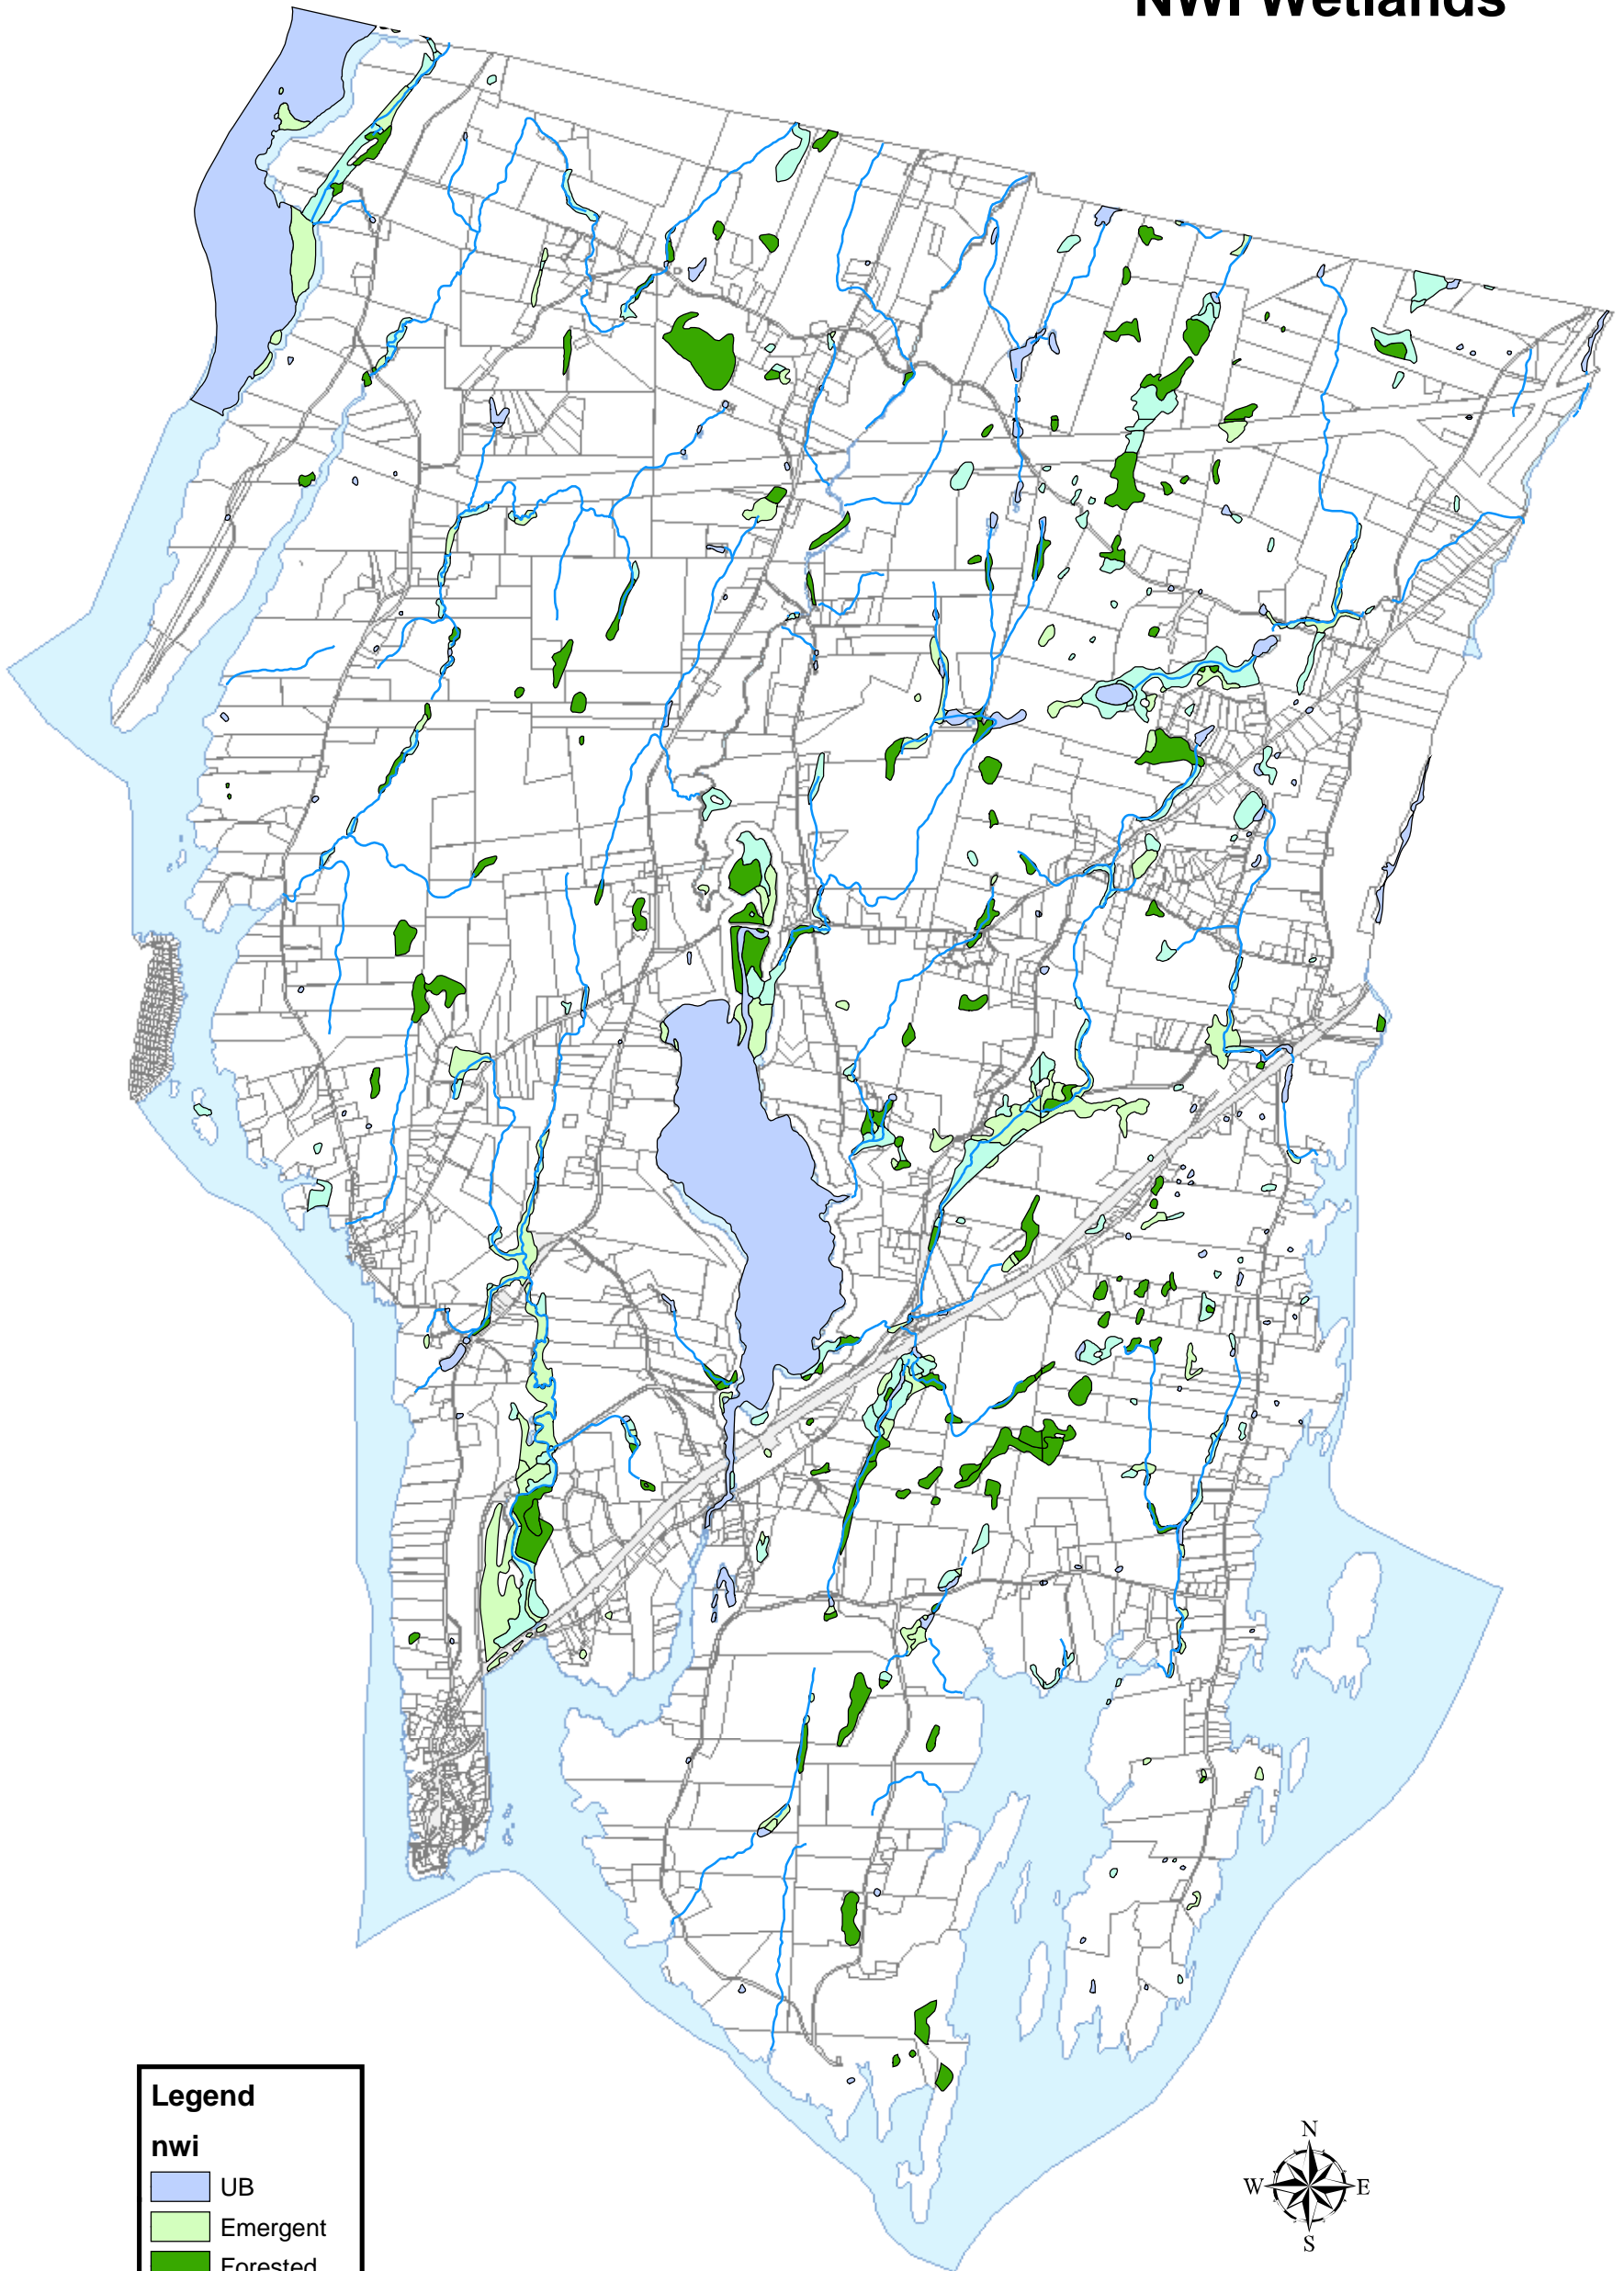

# Town of Woolwich NWI Wetlands

**Legend**

**nwi**

- UB
- Emergent
- Forested
- ScrubShrub

Map Created by: **Spatial Alternatives**  
207.846.2355  
www.spatialalternatives.com

The depiction of the resource protection and shoreland districts on the official zoning map for the town of Woolwich are illustrative of their general location. The boundaries of these districts shall be determined by field verification of delineated areas and by measurement of the distance indicated on the map from the normal high water mark of the water body or the upland edge of wetland vegetation.