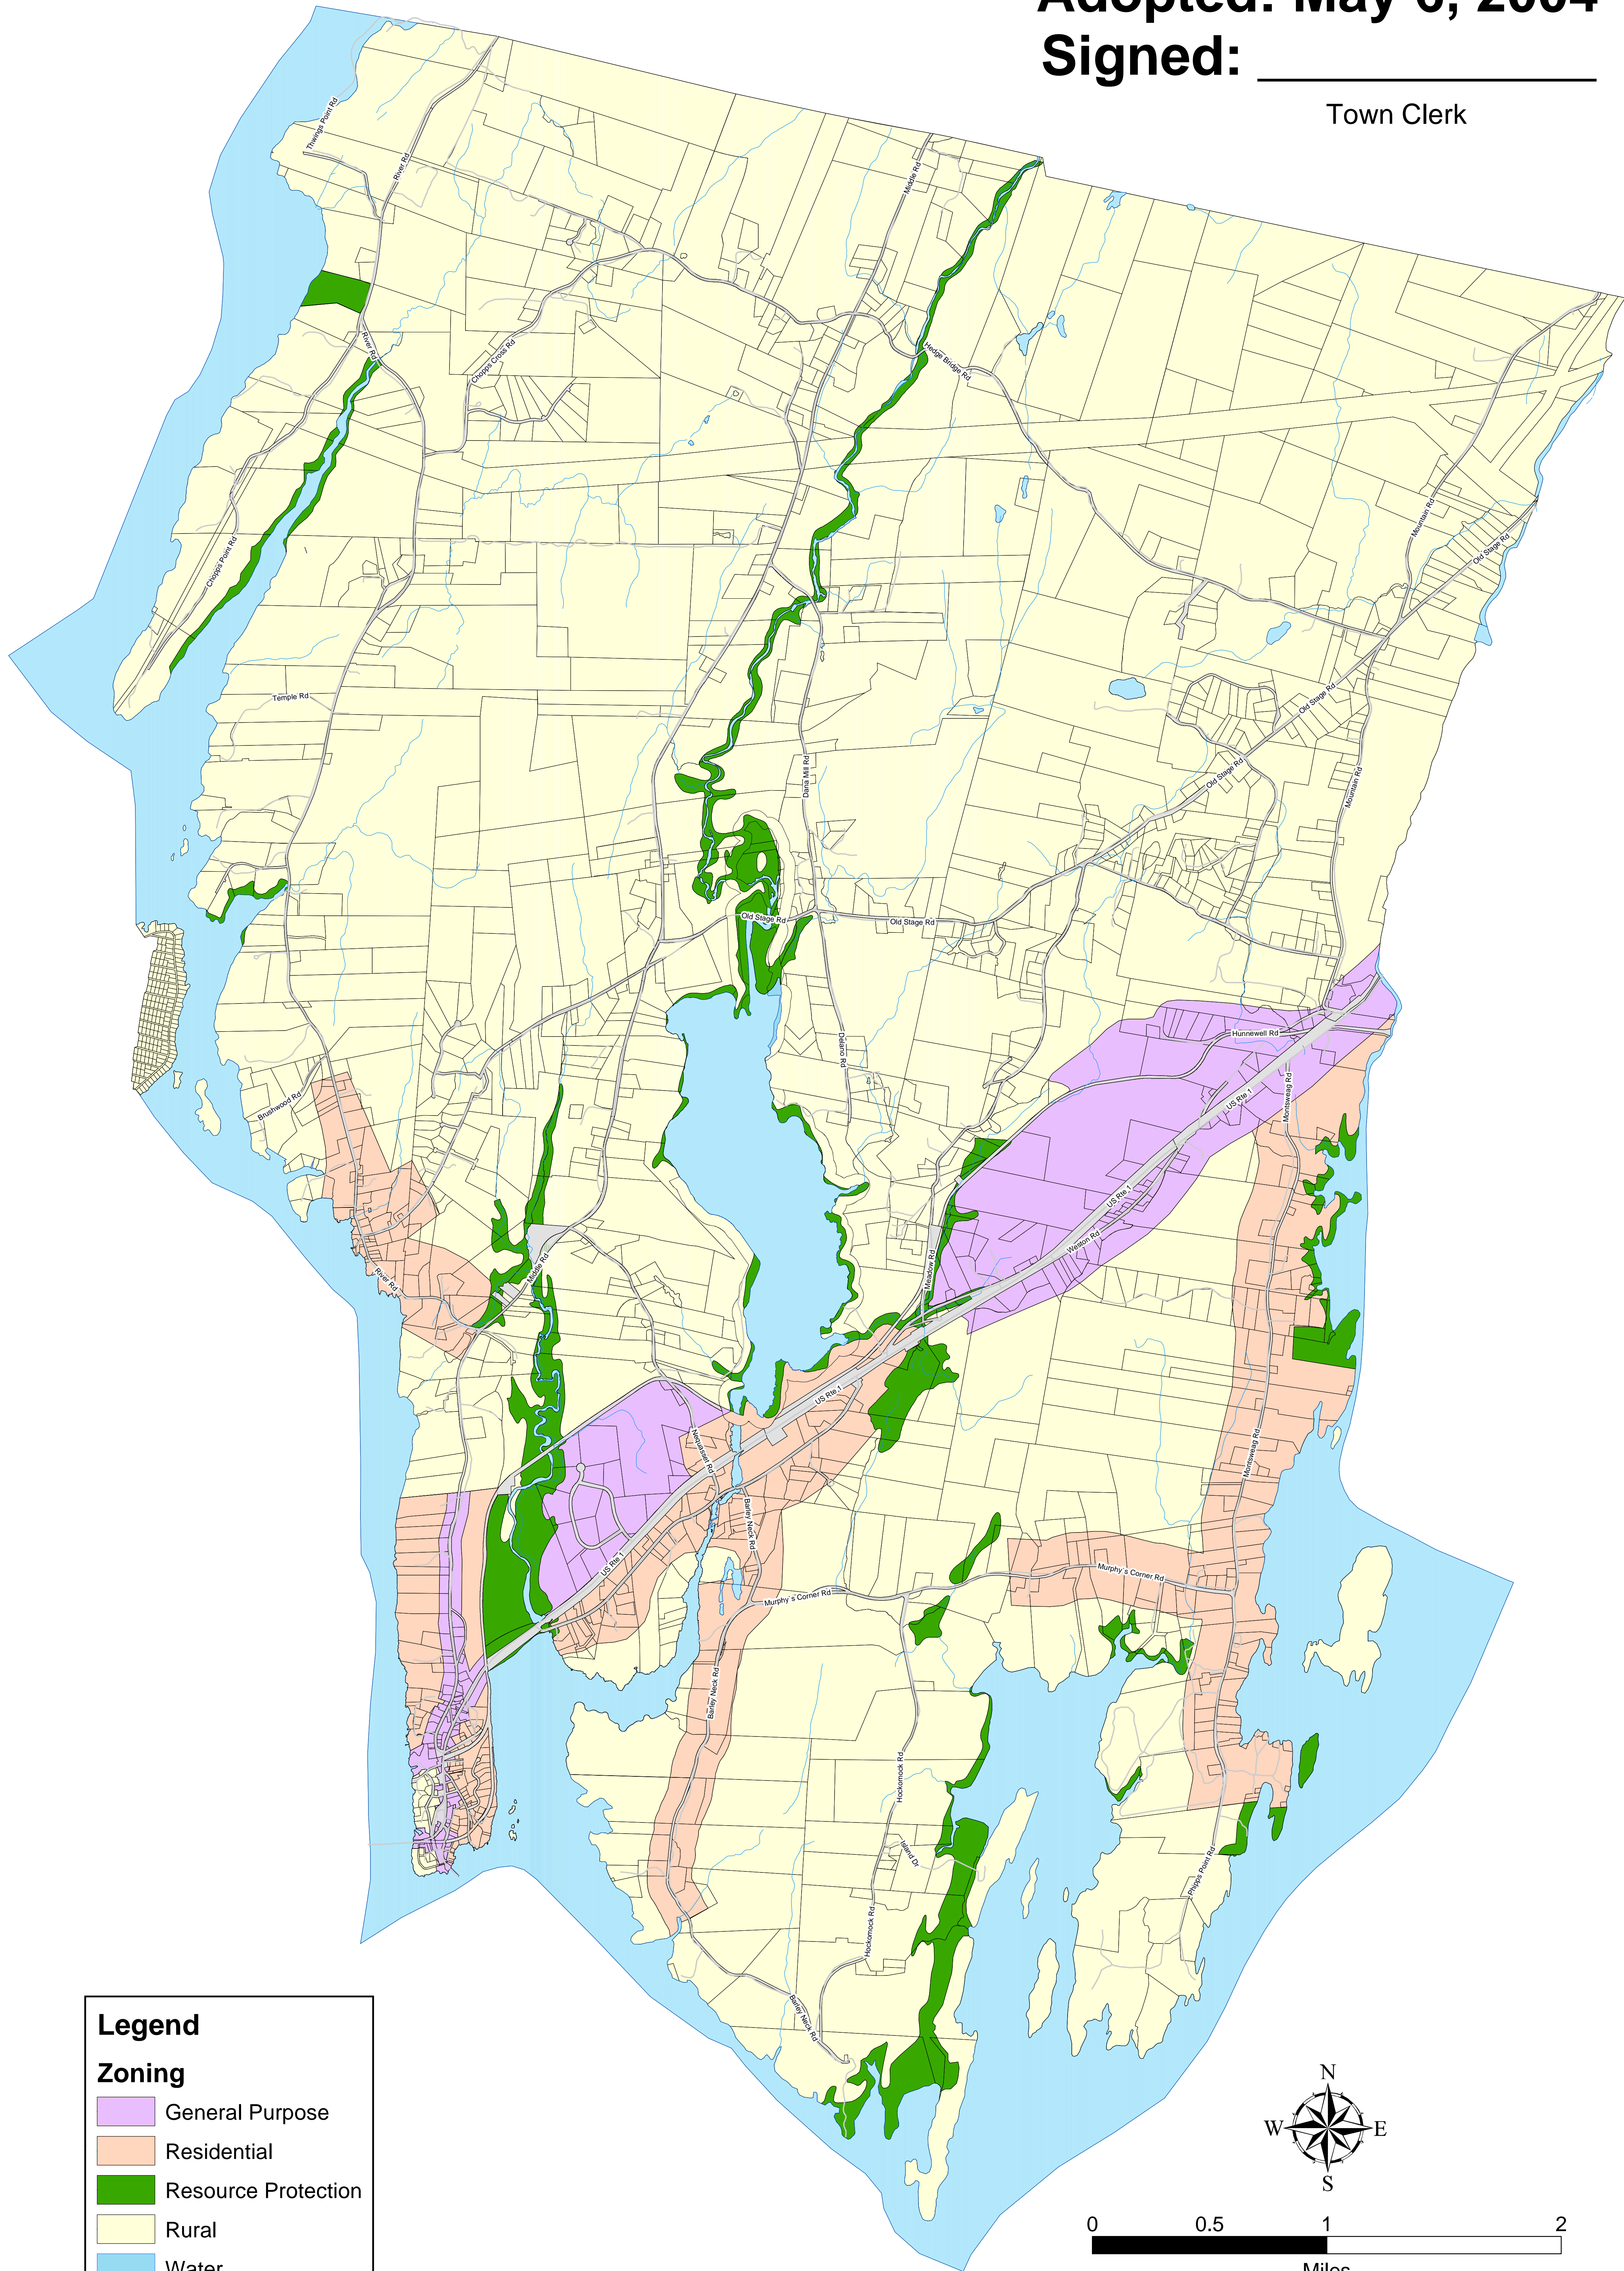

Town of Woolwich General Zoning Adopted: May 6, 2004 Signed: _____

Town Clerk

Legend

Zoning

- General Purpose
- Residential
- Resource Protection
- Rural
- Water

Map Created by: **Spatial Alternatives**
207.846.2355
www.spatialalternatives.com

The depiction of the resource protection and shoreland districts on the official zoning map for the town of Woolwich are illustrative of their general location. The boundaries of these districts shall be determined by field verification of delineated areas and by measurement of the distance indicated on the map from the normal high water mark of the water body or the upland edge of wetland vegetation.