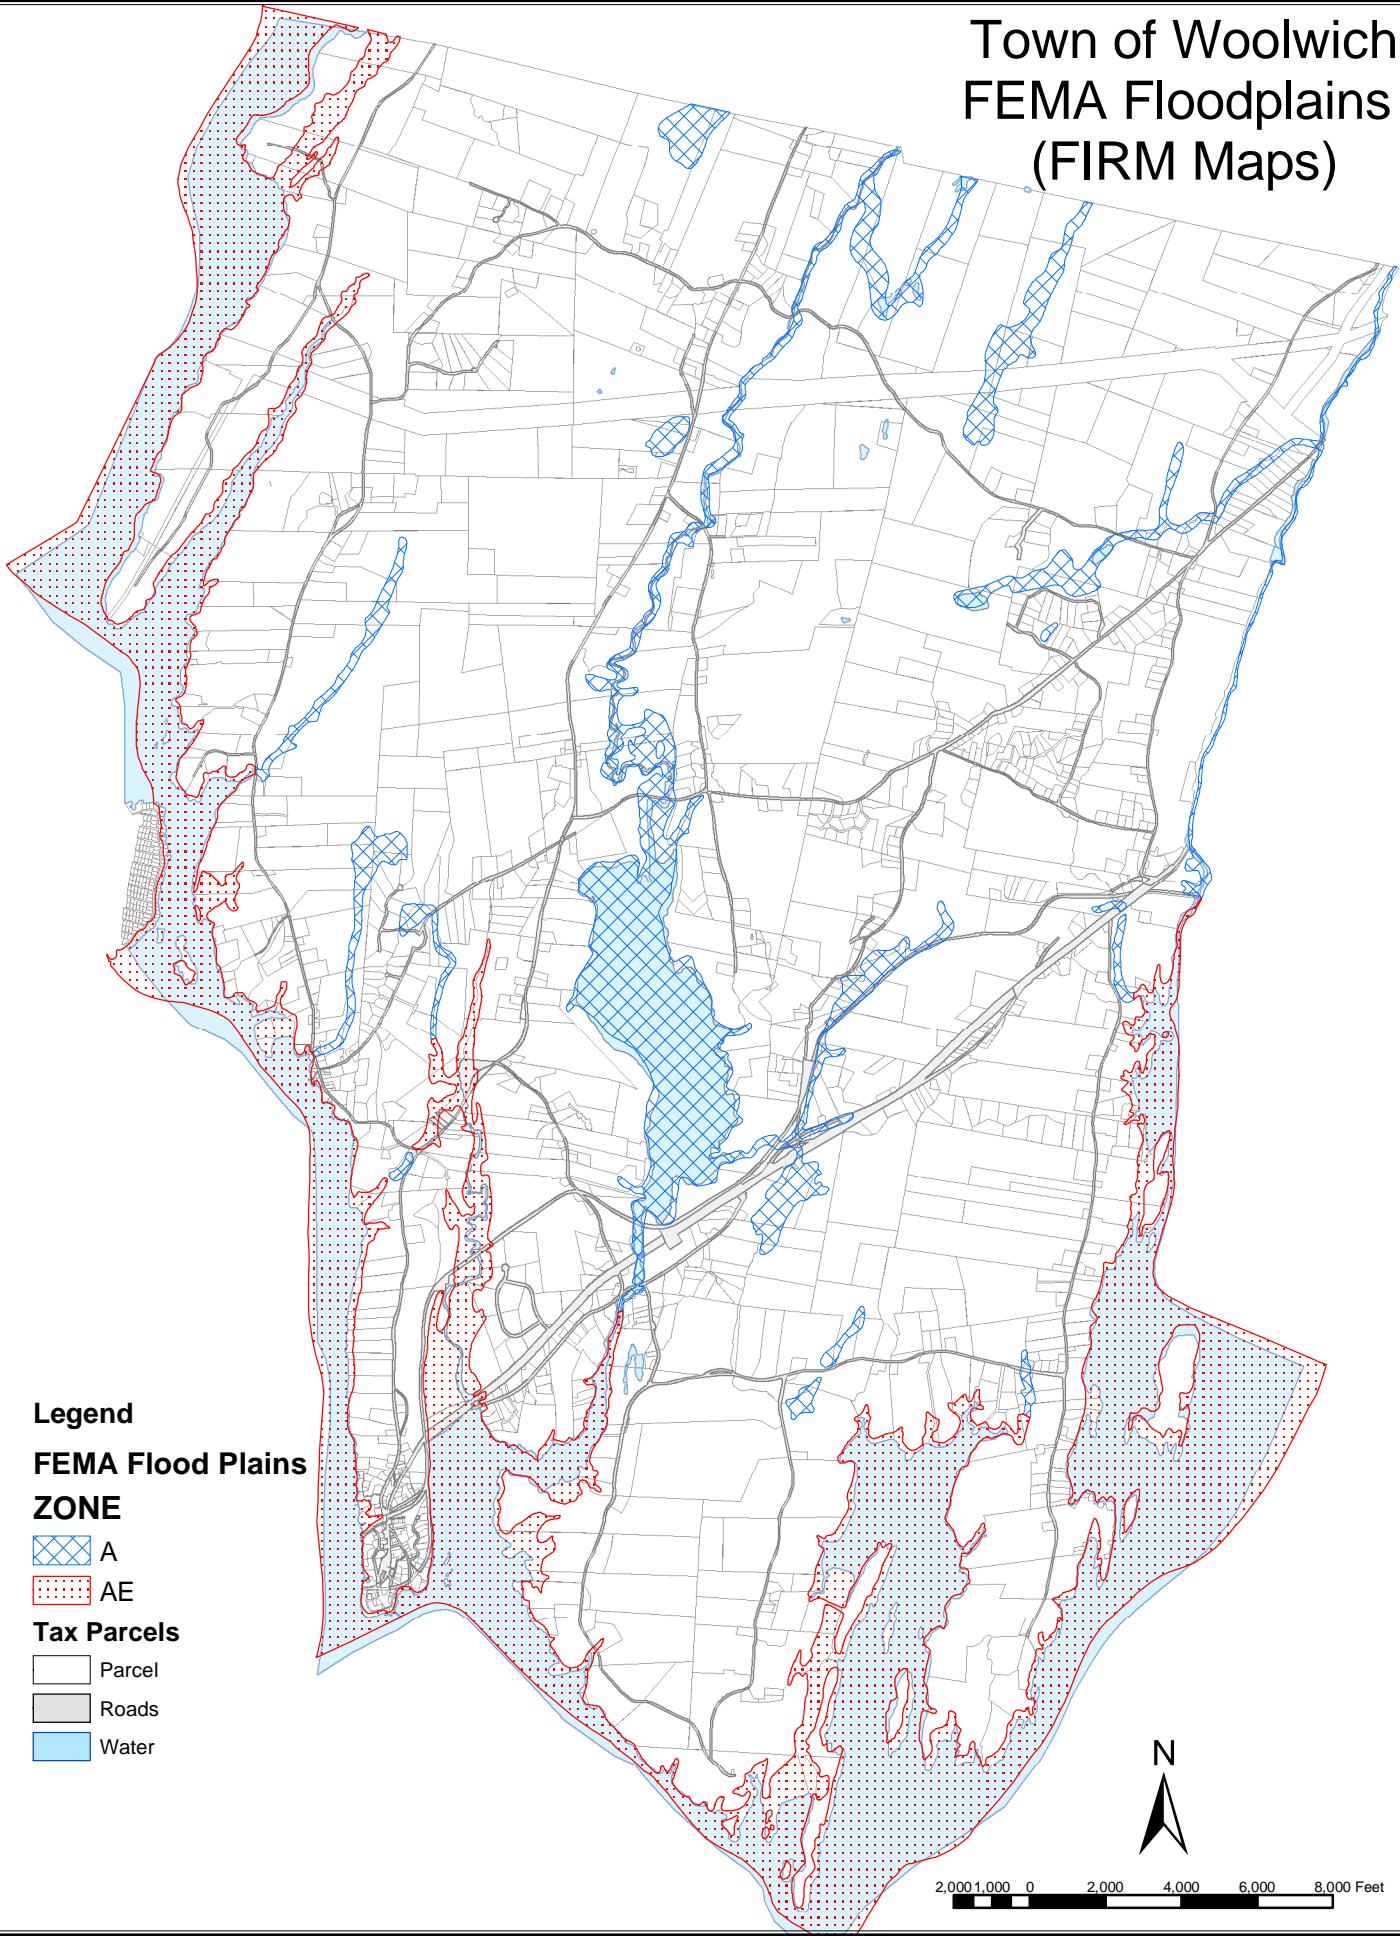

# Town of Woolwich FEMA Floodplains (FIRM Maps)

## Legend

### FEMA Flood Plains

#### ZONE

 A

 AE